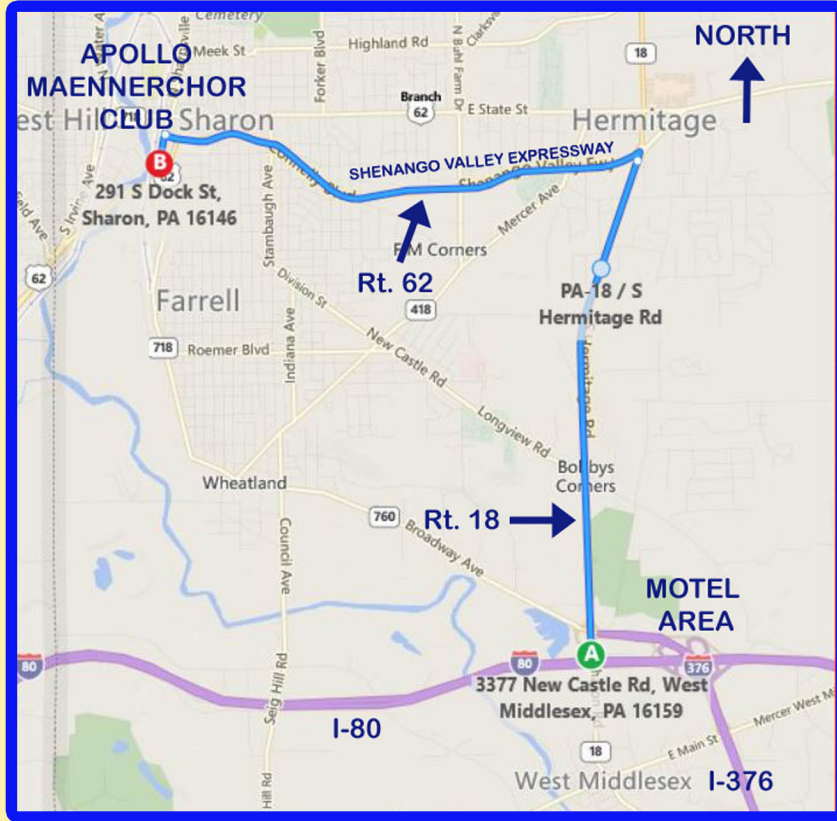

## MAP OF MOTEL AREA AND MAENNERCHOR CLUB

### DIRECTIONS TO MAENNERCHOR FROM MOTEL AREA AT WEST MIDDLESEX:

Take Rt. 18 north 3 miles. Turn left on Rt. 62- Shenango Valley Freeway. Turn left at bottom of hill following Rt. 62 signs. Slow down, & turn right on to Wayne Place, the very next right turn.

### ALTERNATE ROUTE FROM MOTELS:

You can also use Broadway Ave., Rt. 760-718 to travel from the motel area to the Maennerchor Club.

## MAP OF WESTERN PA, I-376 & I-80 AREA